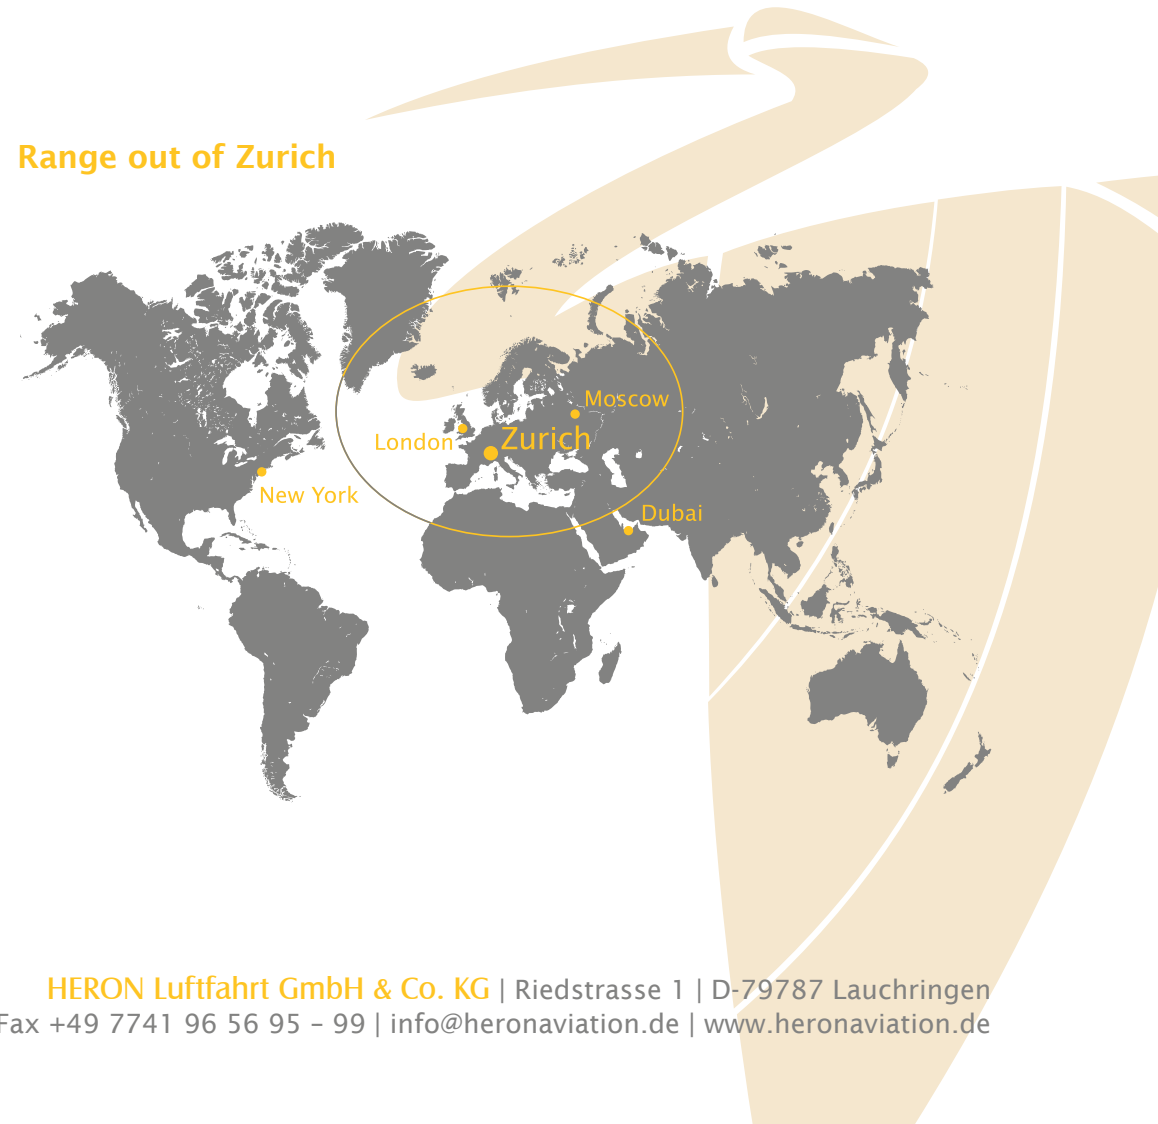

#### Performance

Maximum range: 2'283 NM / 4,480 Km  
High-speed cruise: Mach 0,80 / 465KTs / 535 mph / 863 Km/h

### Range out of Zurich