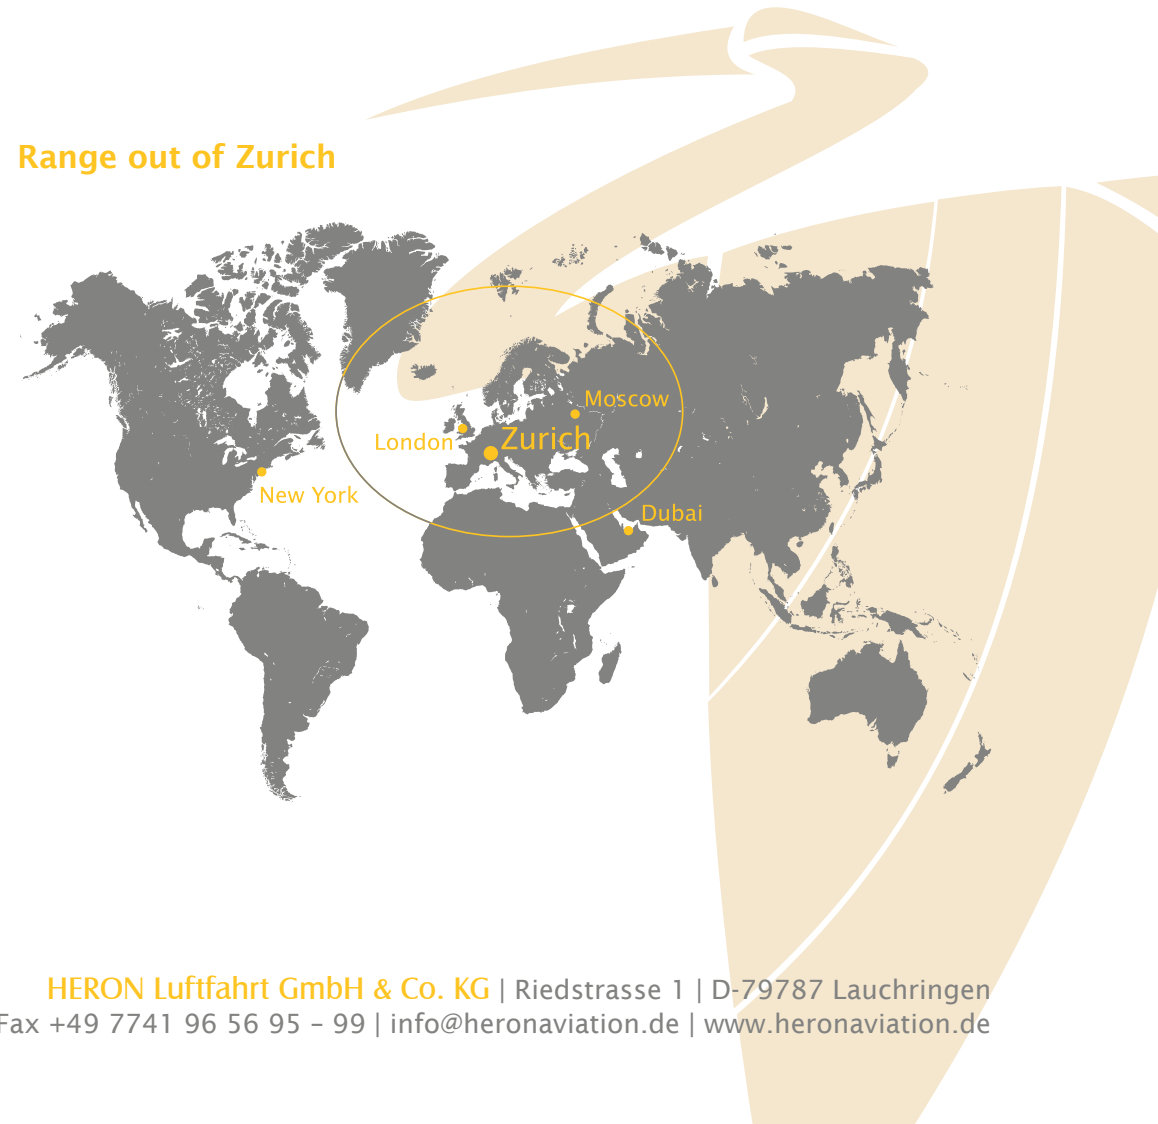

Range out of Zurich